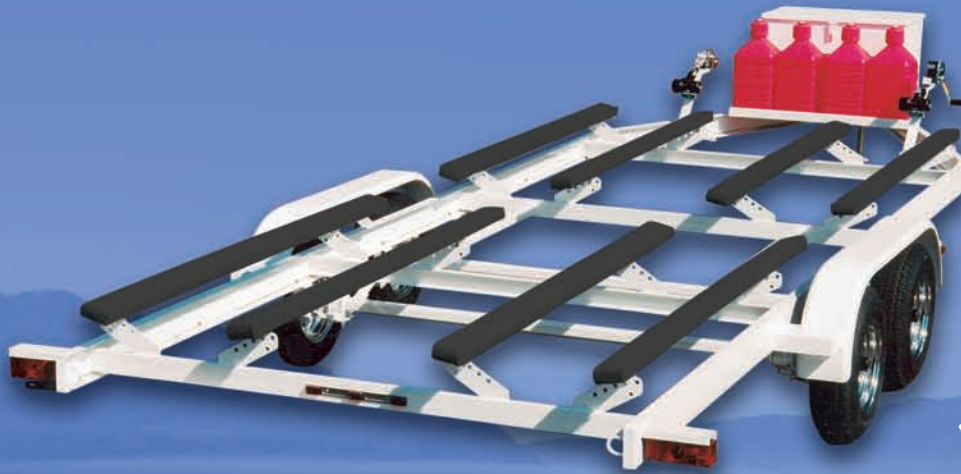

J - 4 B

This rugged model securely transports four watercraft with the greatest of ease. With all the standard features, and durable welded construction, this trailer ensures years of reliable service.