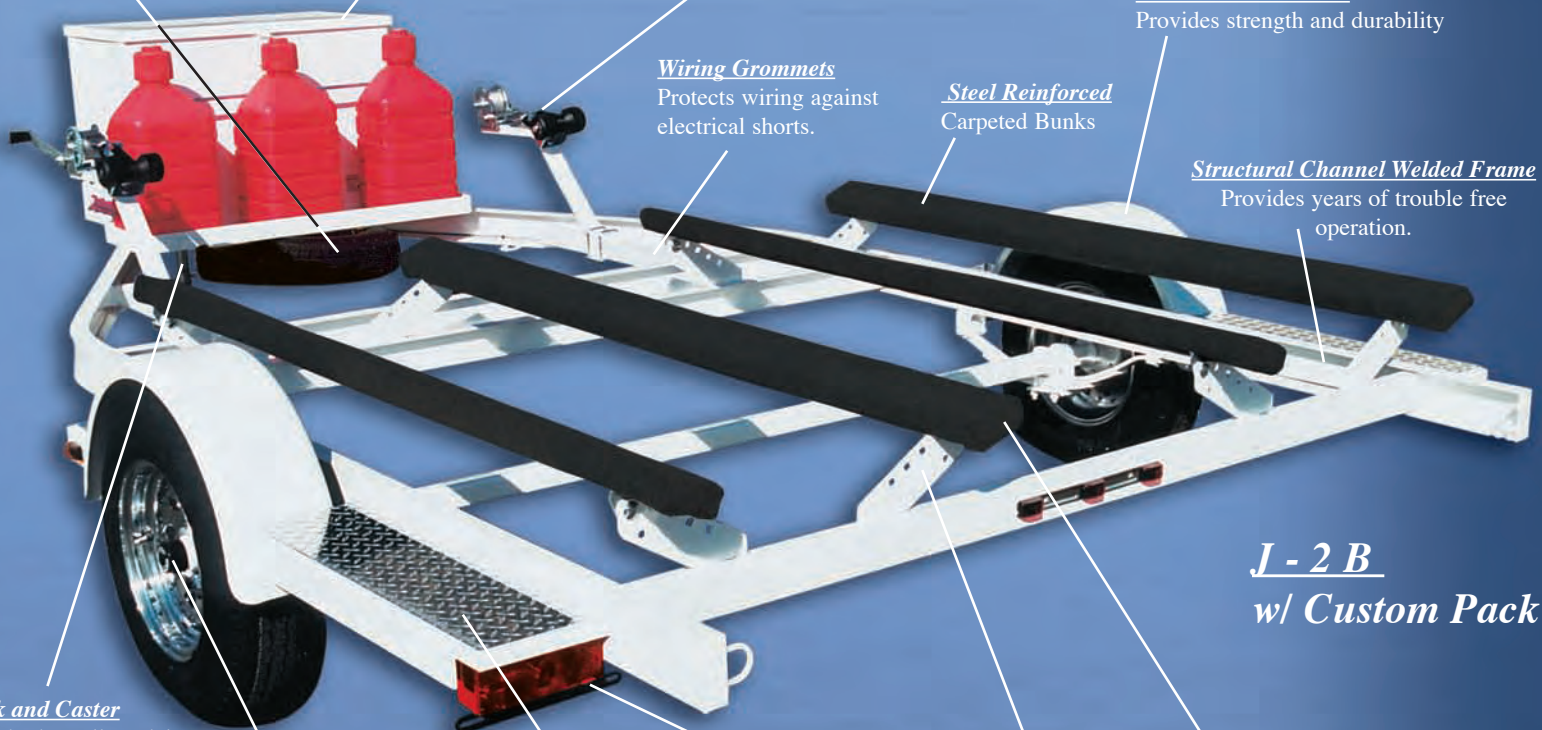

Steel Reinforced Carpeted Bunks

Structural Channel Welded Frame

Provides years of trouble free operation.

J - 2 B w/ Custom Pack

Jack and Caster

Standard on all models

Marine Quality Trailer Axles

Helps minimize maintenance.

Sporty Modular Wheels

are standard. Chrome modular wheels are available as part of our Custom Pack.

Trailer Lights

are fully submersible.

Polished Aluminum Deck Plates

As part of our custom pack, this non-skid diamond plate adds that extra touch.

High Grade Bunk Carpet

Protects your personal watercraft when loading

Universal Bunk Brackets

Advanced design ensures proper fit.