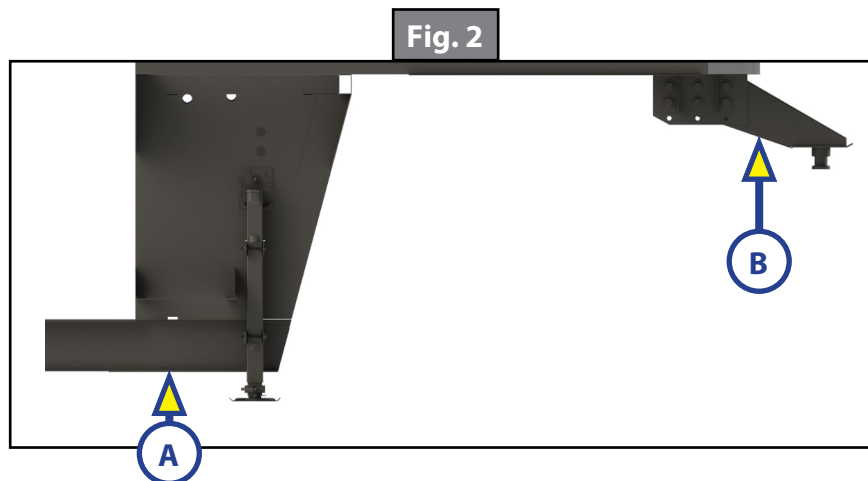

Purpose

This document illustrates the location of the frame identification tags for both 5th wheels and travel trailers.

NOTE: Frame identification tags are adhesive-backed white labels with black print (Fig. 1).

5th Wheels

On 5th wheel units, one frame tag is located on the underside of the trailer, behind the landing gear on the I-beam (Fig. 2A). Another frame tag is placed on the arm of the pin box (Fig. 2B).

Travel Trailers

On travel trailers, one frame tag is located on the underside of the trailer attached to the I-beam (Fig. 3A). The frame tag can be placed either on the roadside or curbside of the trailer. Another frame tag is placed roadside, on the inside of the A-frame, under the coupler (Fig. 3B).