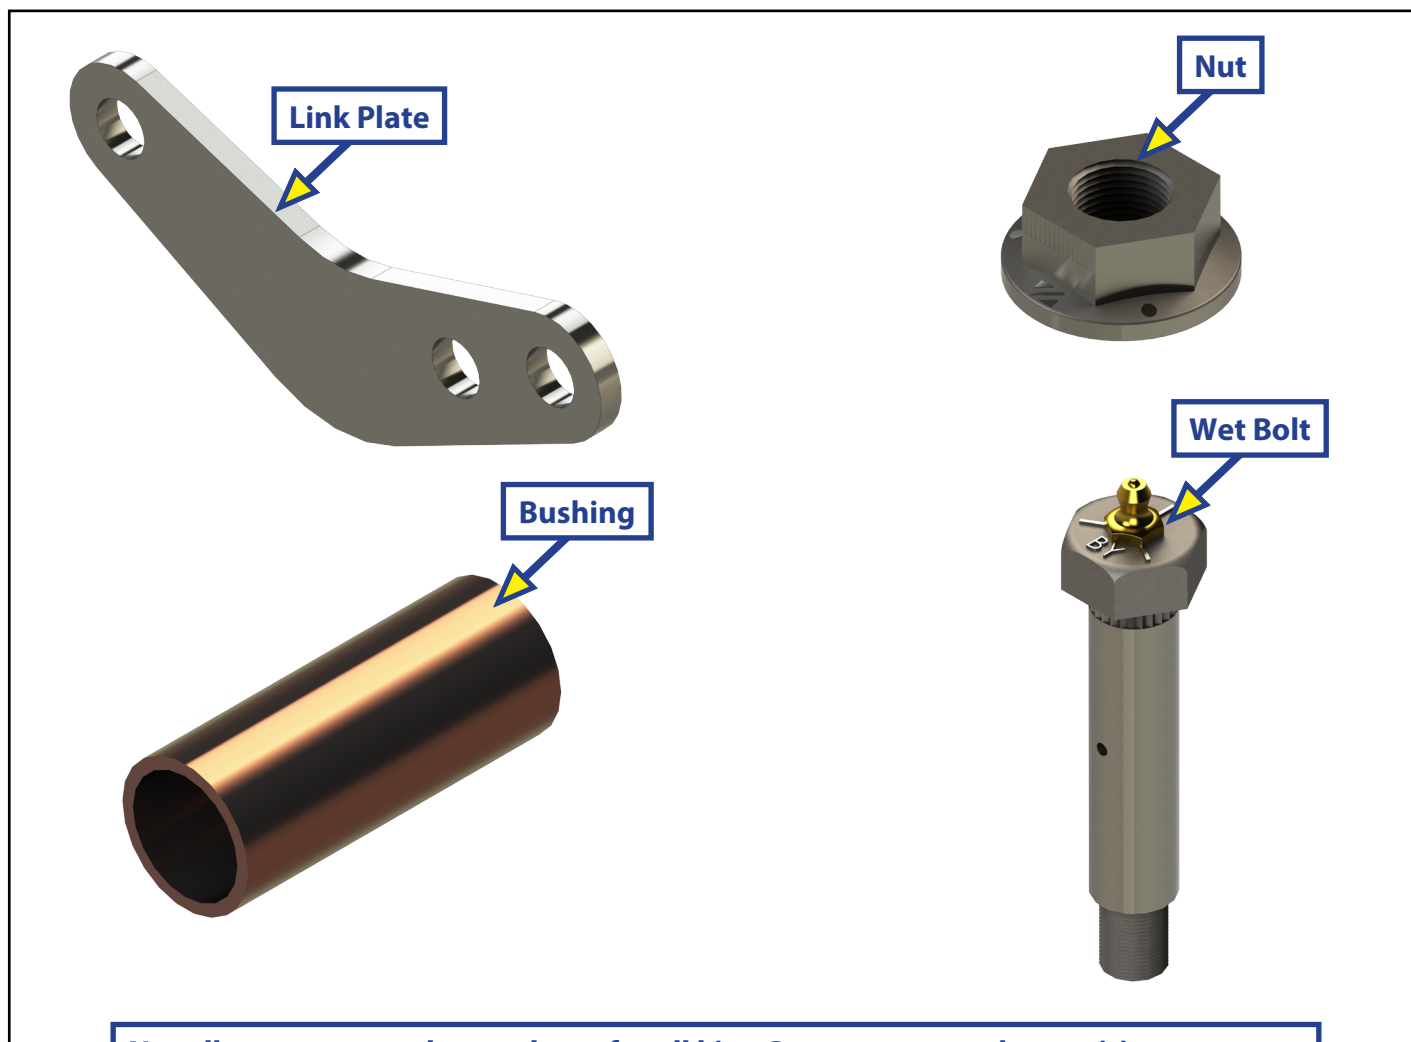

# CENTER POINT® A/P KITS

## AXLES AND SUSPENSION

**Not all components shown above for all kits. Components and quantities may vary.**

Part #	Description
156408	A/P Kit - 2 Axles, Offset Shackle 4" & 5 1/4", GRS Bolts, Bronze Bushings For Center Point
156461	A/P Kit - 2 Axles, Offset Shackle 3 1/8" & 5 1/4", For Center Point
156462	A/P Kit - 2 Axles, Offset Shackle 3 1/8" & 5 1/4", GRS Bolts, For Center Point
156533	A/P Kit - 2 Axles, Offset Shackle 4" & 5 1/4", For Center Point
156705	A/P Kit - 3 Axles, Offset Shackle 4" & 5 1/4", Bronze Bushings For Center Point
157429	A/P Kit - 2 Axles, Offset Shackle 3 1/8", GRS Bolts, Bronze Bushings For Center Point
159429	A/P Kit - 2 Axles, Offset Shackle 4" & 5 1/4", GRS Bolts For Center Point
160111	A/P Kit - 3 Axles, Offset Shackle 4", Bronze Bushings, GRS Bolts For Center Point, CP3
162315	A/P Kit - 3 Axles, Offset Shackle 4" & 5 1/4", Bronze Bushings, GRS Bolts For Center Point
192945	A/P Kit - 2 Axles, Offset Shackle 4", GRS Bolts, Bronze Bushings
242888	A/P Kit - 3 Axles, Offset Shackle 3 1/8", Bronze Bushings, GRS Bolts
247515	A/P Kit - 2 Axles, Offset Shackle 4", STD Bolts
260317	A/P Kit - 3 Axles, Offset Shackle 4.50", Bronze Bushings, GRS Bolts