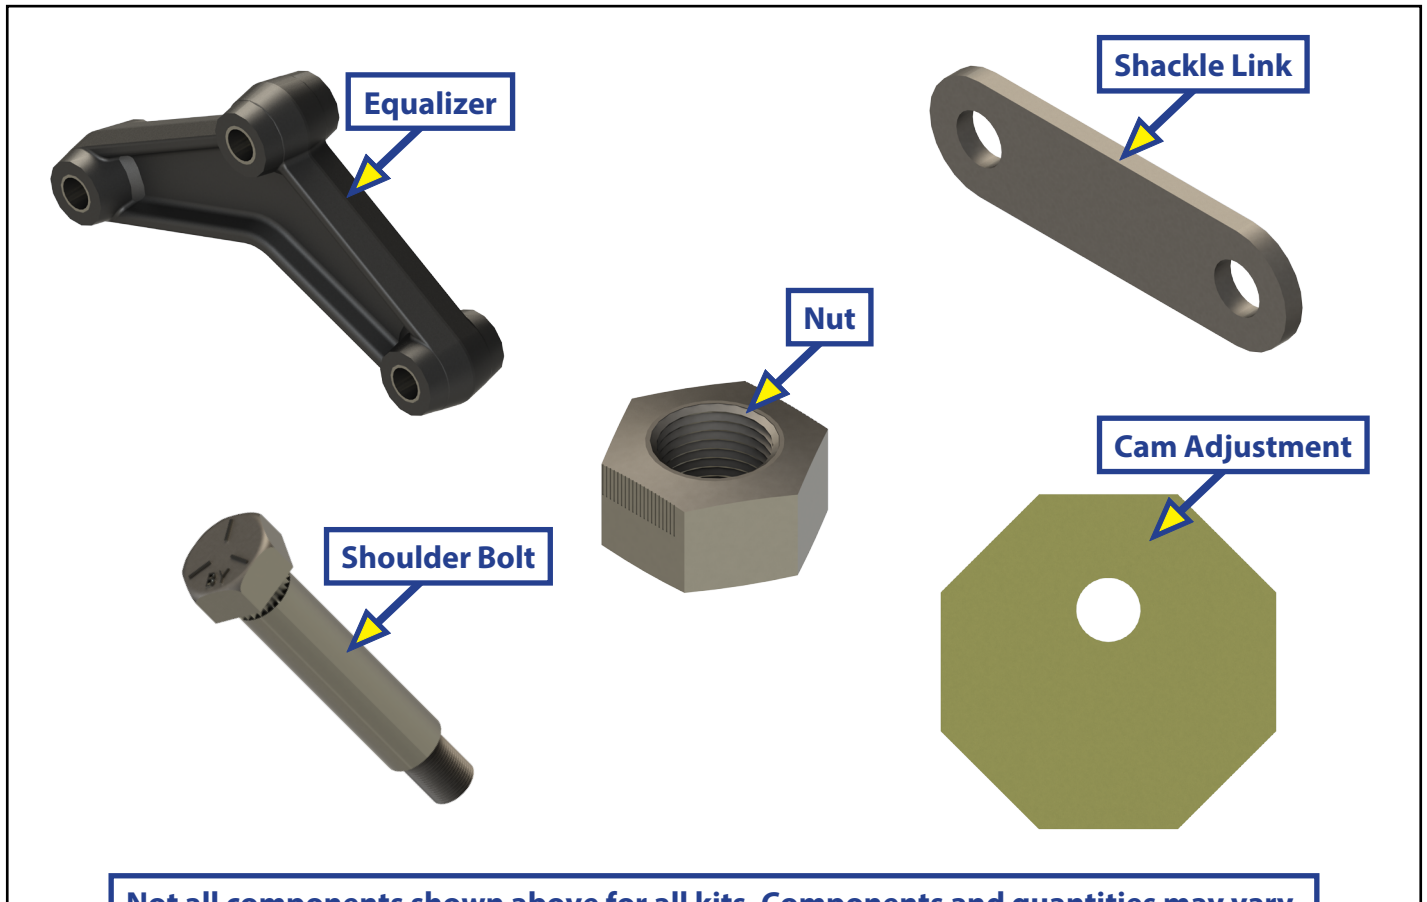

# CORRECT TRACK™ A/P KITS

## AXLES AND SUSPENSION

**Not all components shown above for all kits. Components and quantities may vary.**

Part #	Description
288827	A/P Kit - 2 Axles, 33", 3.13" Long, 8000# Equaflex, Correct Track Hangers
288833	A/P Kit - 3 Axles, 33", 3.13" Long, 8000# Equaflex, Correct Track Hangers
301467	A/P Kit - 2 Axles, 42", 2.25" Long, Wide Stance, Correct Track Hangers
301547	A/P Kit - 2 Axles, 35", 2.25" Long, EQ-E1, Correct Track Hangers