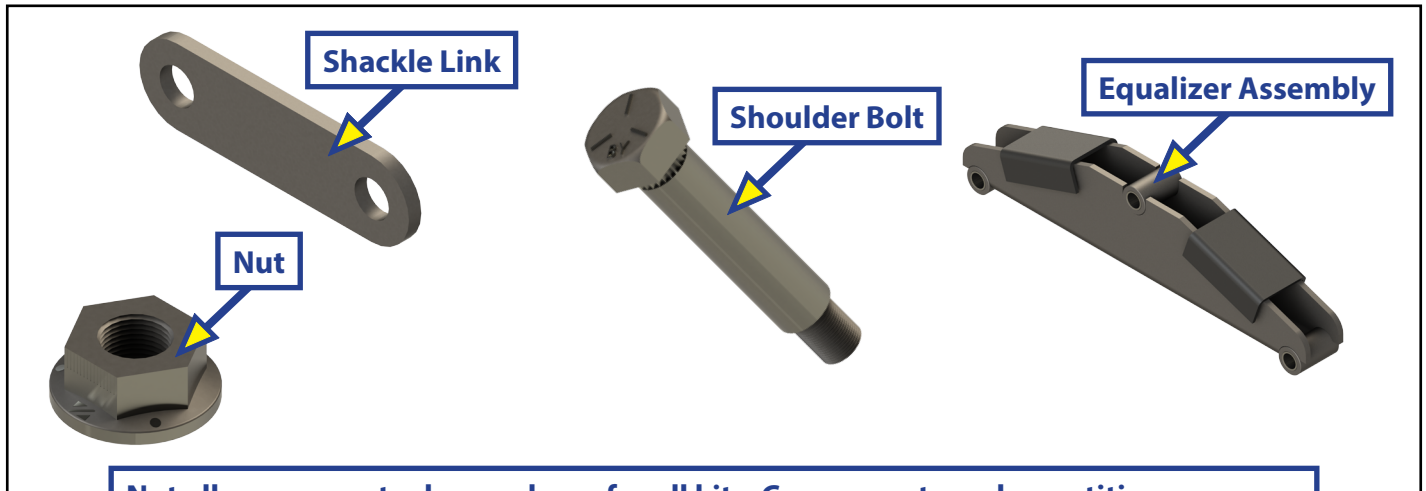

DOUBLE EYE RV A/P KIT

AXLES AND SUSPENSION

Not all components shown above for all kits. Components and quantities may vary.

Part#	Description
121097	15" Tandem A/P Kit For 33" Axle Spacing EQ-104
121098	15" Tandem A/P Kit For 33" Axle Spacing, 4" tall EQ-310
121099	16" Tandem A/P Kit For 35" Axle Spacing, EQ-E1
121100	Triple A/P Kit For 33" Axle Spacing EQ-104 & EQ-105
121101	Single Axle A/P Kit, w/ 3 1/8" Link
126359	Tandem A/P Kit (heavy duty), EQ104 w/bronze bushings and greasable bolts
126452	Triple A/P Kit (heavy duty), EQ104 & EQ105 w/bronze bushings and greasable bolts
127468	15" Tandem A/P Kit For 33" Axle Spacing, EQ-356
132698	Suspension Kit - Long Triple Axle
151123	15" Tandem A/P Kit For 33" Axle Spacing, EQ-356 and 2.50" Links
156767	HD Tandem A/P Kit, 3 1/8" x 1/2" Links, Greasable Bolts, No EQ
157339	HD Tandem A/P Kit, 3 1/8" x Doubled Up Links, GRS Bolts, No EQ
160951	HD Triple A/P Kit, 3 1/8" x Doubled Up Links, GRS Bolts, No EQ
162324	HD Tandem A/P Kit, 1/2" x 2.25" Links, No EQ, GRS Bolts
163538	Tandem A/P Kit (heavy duty), EQ310 w/bronze bushings and greasable bolts
164334	Tandem A/P Kit (heavy duty), EQ310 w/bronze bushings for spring eyes and greasable bolts
164885	Tandem A/P Kit w/ 14.75" Fab Equalizer, 34" Hanger Spacing, 42" axle spacing
178899	A/P Kit - HD Tandem 2 1/4" x Doubled Up Links, GRS Bolts, No EQ
180478	A/P Kit - 2 Axles, 2.25" Shackle, EQ13-104 & EQ310
206999	HD Triple A/P Kit, 35" AS, EQ-1 and 13-126 Equalizers, Bronzed Bushed, GRS Bolts, 1/2" Links
207354	A/P Kit - Single, 2.25" Links
211057	A/P - HD Triple A/P Kit, 1/2" x 2.25" Links, No EQ, 2 GRS, 8 STD Bolts
211366	HD Tandem A/P Kit, 1/2" x 2.25" Links, No EQ, STD Bolts
212916	Triple A/P Kit For 35" Axle Spacing EQ-126 and E-1 w/ GRS Bolts and STD 2.25" Links
212917	Triple A/P Kit For 33" Axle Spacing EQ-104 and EQ-105 w/ GRS Bolts and STD 2.25" Links
212918	Tandem A/P Kit, EQ-104 w/ GRS Bolts and STD 2 1/4" Links
229833	HD Tandem A/P Kit, 1/2" x 3.13" Links, No EQ, STD Bolts
236000	Tandem A/P Kit w/ 14.75" Tall Fab Equalizer, 34" Hanger Spacing, 42" axle spacing
239491	Tandem A/P KIT w/ 14.75" Cast Equalizer, 34" Hanger Spacing, 42" axle spacing
254817	Tandem A/P Kit 35" Spacing EQ-E1 w/ GRS Bolts