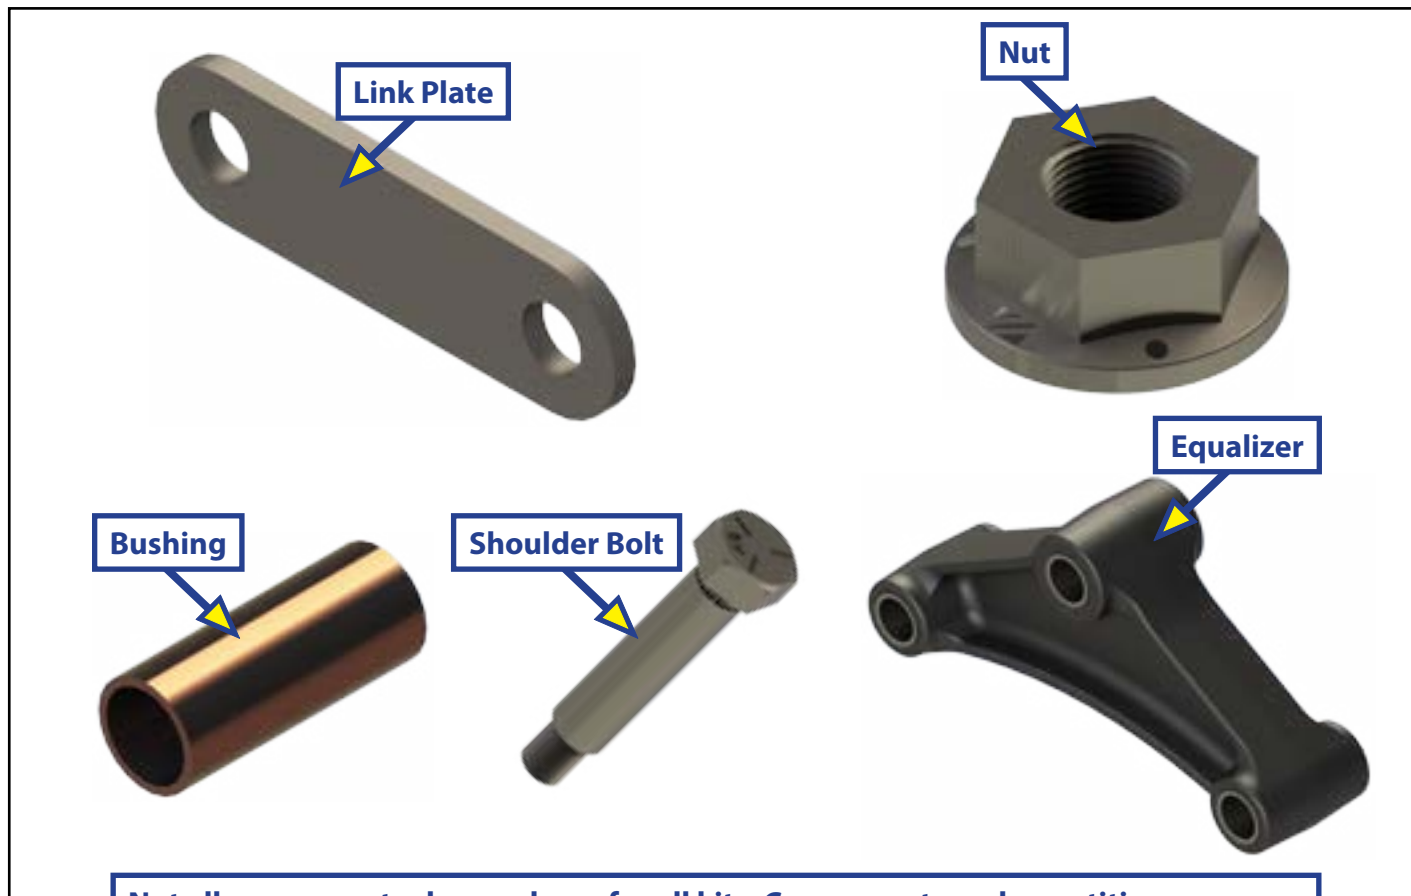

EQUA-FLEX® A/P KITS

AXLES AND SUSPENSION

Not all components shown above for all kits. Components and quantities may vary.

Part #	Description
146291	A/P Kit - 2 Axles, 33", 2.25" Short, For 3-8000# Equaflex
146294	A/P Kit - 2 Axles, 33", 3.13" Long, For 3-8000# Equaflex
146297	A/P Kit - 2 Axles, 2.25" Short Links, GRS, For 3-8000# Equaflex
146298	A/P Kit - 2 Axles, 3.13" Long Links, GRS, For 3-8000# Equaflex
146299	A/P Kit - 3 Axles, 33", 2.25" Short, For 3-8000# Equaflex
146300	A/P Kit - 3 Axles, 33", 3.13" Long, For 3-8000# Equaflex
146301	A/P Kit - 3 Axles, 33", 2.25" Short, GRS, For 3-8000# Equaflex
146302	A/P Kit - 3 Axles, 33", 3.13" Long, GRS, For 3-8000# Equaflex
157641	A/P Kit - 2 Axles, 33", 3.13" Long, GRS, w/ Bronze Bushings For 3-8000# Equaflex
157728	A/P Kit - 3 Axles, 33", 3.13" Long, GRS, w/ Bronze Bushings For 3-8000# Equaflex
190951	A/P Kit - HD Triple, 3 1/8" x 1/2" Links, Greasable Bolts, No EQ
193964	A/P - HD Triple A/P Kit, 1/2" x 2.25" Links, No EQ, GRS Bolts
247565	A/P Equaflex Kit - Tandem, 2 1/4 Links, Small EQ