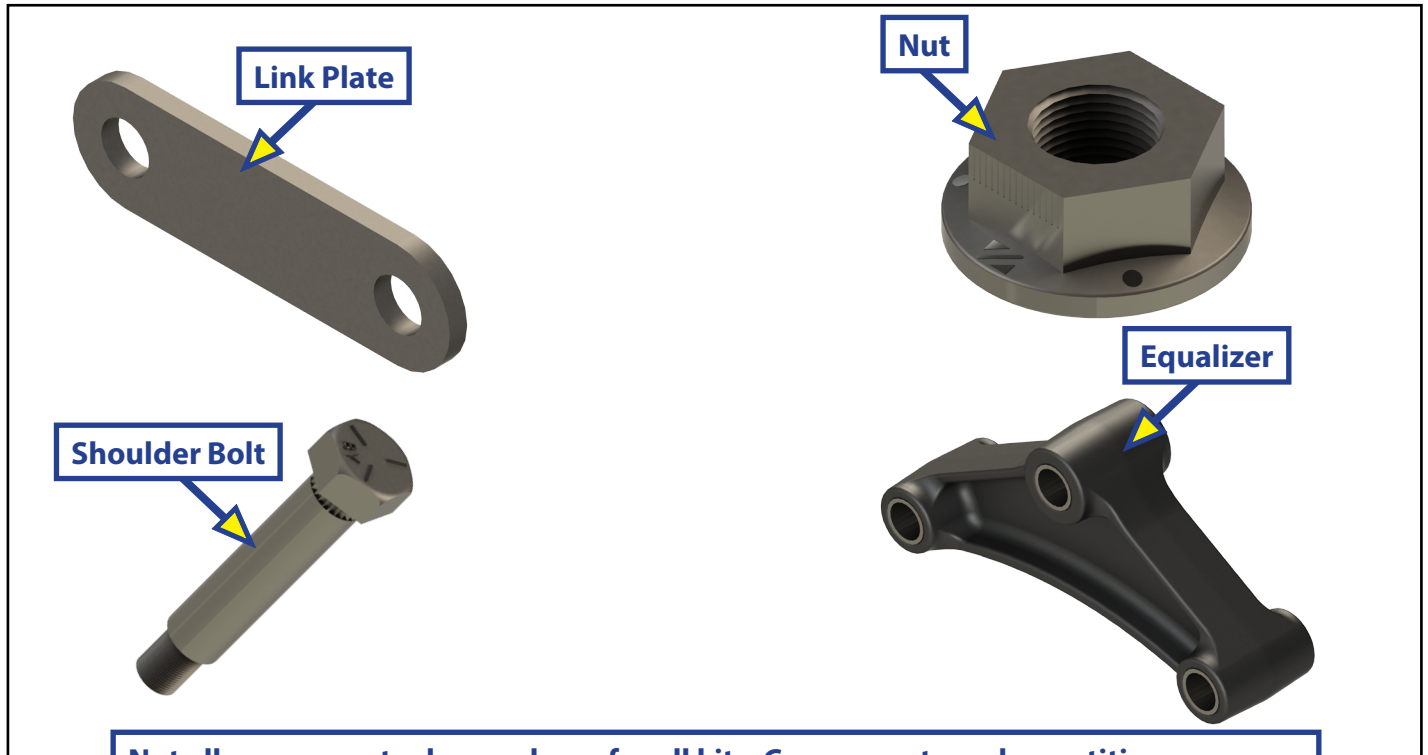

AXLES AND SUSPENSION

Not all components shown above for all kits. Components and quantities may vary.

Part#	Description
126759	A/P Kit - 2 Axle, 33", EQ104, For MH (A/P-212)
126760	A/P Kit - 3 Axle, 33", EQ104, For MH (A/P-312)
126761	A/P Kit - 4 Axle, 33", EQ104, For MH (A/P-412)
126762	A/P Kit - 5 Axle, 33", EQ104, For MH (A/P-512)
126763	A/P Kit - 1 Axle, For MH (A/P-112)
149950	A/P Kit - 6 Axle, 33", EQ104, For MH (A/P-612)
171133	A/P Kit - 2 Axle, 33", EQ104, Shoulder Bolts, For MH
171134	A/P Kit - 3 Axle, 33", EQ104, Shoulder Bolts, For MH
171135	A/P Kit - 4 Axle, 33", EQ104, Shoulder Bolts, For MH
171136	A/P Kit - 5 Axle, 33", EQ104, Shoulder Bolts, For MH
171137	A/P Kit - 6 Axle, 33", EQ104, Shoulder Bolts, For MH
171138	A/P Kit - 7 Axle, 33", EQ104, Shoulder Bolts, For MH
172249	A/P Kit - 6 Axle, 33", EQ310, For MH (A/P-601)
172250	A/P Kit - 2 Axle, 33", EQ310, For MH (A/P-201)
172251	A/P Kit - 3 Axle, 33", EQ310, For MH (A/P-301)
172252	A/P Kit - 4 Axle, 33", EQ310, For MH (A/P-401)
172253	A/P Kit - 5 Axle, 33", EQ310, For MH (A/P-501)
193254	A/P Kit - 7 Axle, 33", EQ310, Shoulder Bolts, For MH
193263	A/P Kit - 6 Axle, 33", EQ310, Shoulder Bolts, For MH
193265	A/P Kit - 5 Axle, 33", EQ310, Shoulder Bolts, For MH
193271	A/P Kit - 4 Axle, 33", EQ310, Shoulder Bolts, For MH
193276	A/P Kit - 3 Axle, 33", EQ310, Shoulder Bolts, For MH
193277	A/P Kit - 2 Axle, 33", EQ310, Shoulder Bolts, For MH
250452	A/P Kit - 3 Axle, 33", EQ104 and EQ105, Non-Shoulder Bolts, Loose