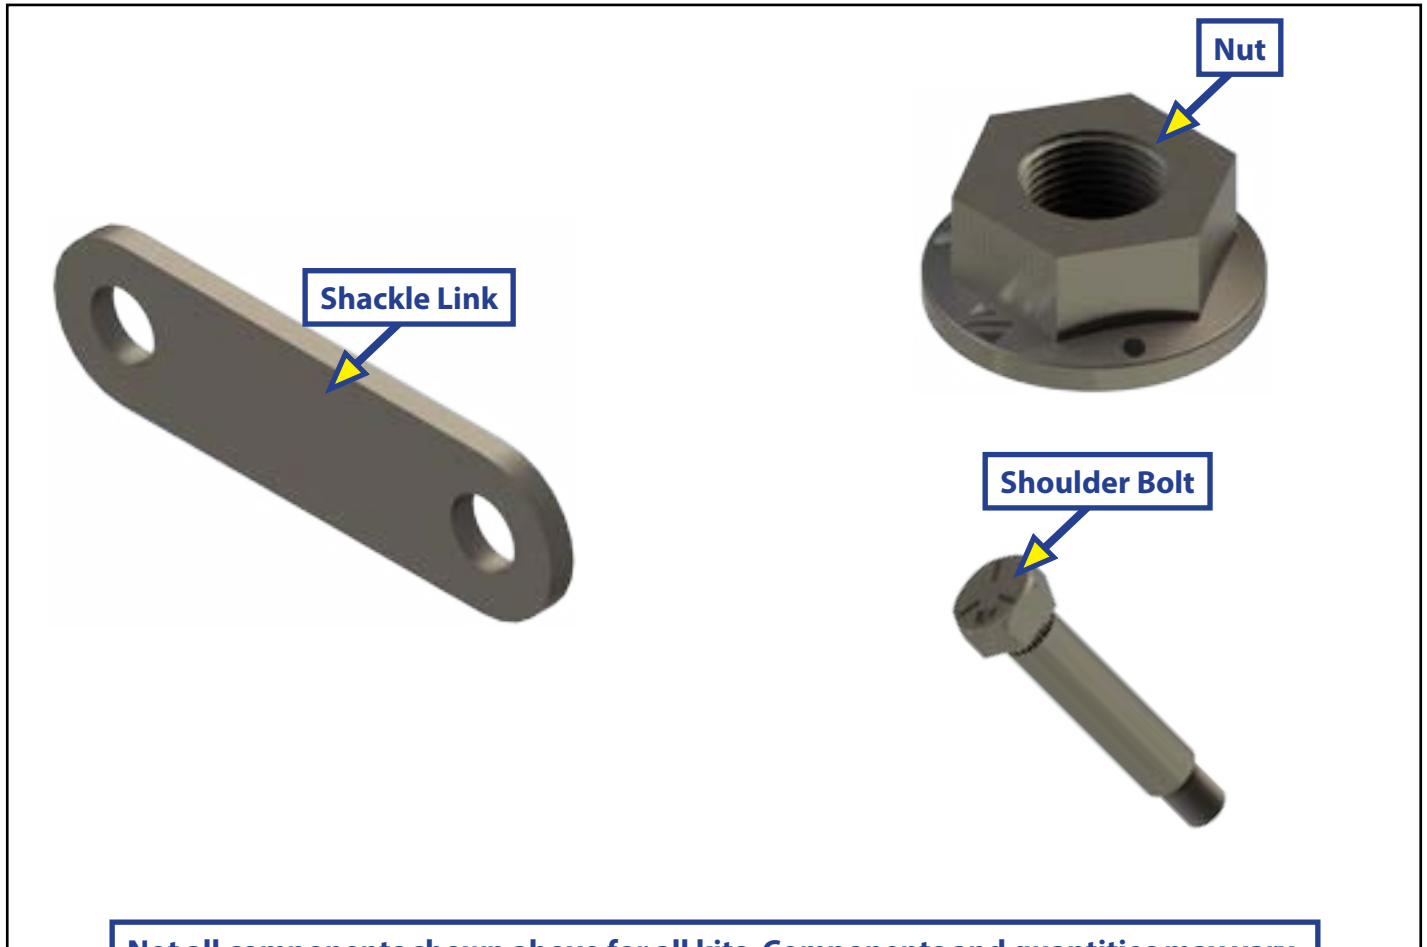

MOR-RYDE A/P KITS

AXLES AND SUSPENSION

Not all components shown above for all kits. Components and quantities may vary.

Part #	Description
146291	A/P Kit - 2 Axle, 2 ¼" Shackles, No EQ, Used w/ Mor-Ryde Suspension
146294	A/P Kit - 2 Axle, 3 ⅝" Shackles, No EQ, Used w/ Mor-Ryde Suspension
146299	A/P Kit - 3 Axle, 2 ¼" Shackles, No EQ, Used w/ Mor-Ryde Suspension