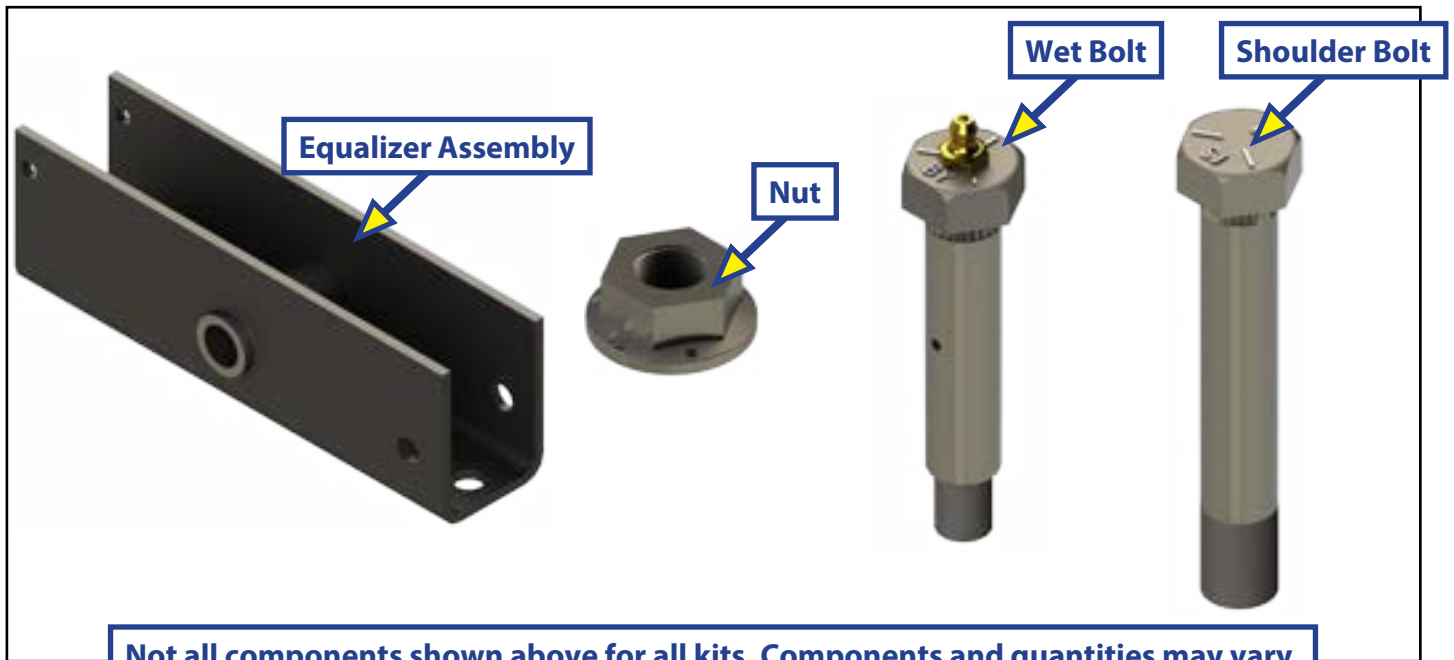

## AXLES AND SUSPENSION

**Not all components shown above for all kits. Components and quantities may vary.**

Part #	Description
<a href="#">128877</a>	Tandem Slipper A/P Kit For 33.5" Axle Spacing, w/ EQ 13-4
<a href="#">137383</a>	Triple Slipper A/P Kit For 33.5" Axle Spacing, w/ EQ 13-4
165267	Single Axle A/P Kit For Slipper Springs
165268	Tandem Slipper A/P Kit For 36" Axle Spacing, w/ EQ 13-44
169331	Single Axle A/P Kit For Slipper Springs w/o Keeper Bolts
169381	Triple Slipper A/P Kit For 36" Axle Spacing, w/ EQ 13-44
171139	A/P Kit - 1 Axle, Spread, Shoulder Bolts, For MH
171140	A/P Kit - 2 Axle, Spread, Shoulder Bolts, For MH
171141	A/P Kit - 3 Axle, Spread, Shoulder Bolts, For MH
171142	A/P Kit - 4 Axle, Spread, Shoulder Bolts, For MH
171143	A/P Kit - 5 Axle, Spread, Shoulder Bolts, For MH
171144	A/P Kit - 6 Axle, Spread, Shoulder Bolts, For MH
171145	A/P Kit - 1 Axle, Slotted, Shoulder Bolts, For MH
171146	A/P Kit - 2 Axle, Slotted, Shoulder Bolts, For MH
171147	A/P Kit - 1 Axle, Slipper, Shoulder Bolts, For MH
171148	A/P Kit - 2 Axle, Slipper, Shoulder Bolts, For MH
171149	A/P Kit - 3 Axle, Slipper, Shoulder Bolts, For MH
184173	A/P Kit - 2 Axle, 42 1/4", For 10K
184174	A/P Kit - 3 Axle, 42 1/4", For 10K
184175	A/P Kit - 2 Axle, 48 1/4", For 10K
184176	A/P Kit - 3 Axle, 48 1/4", For 10K
232285	A/P Kit - 2 Axle, 38", For 10K
232286	A/P Kit - 3 Axle, 38", For 10K