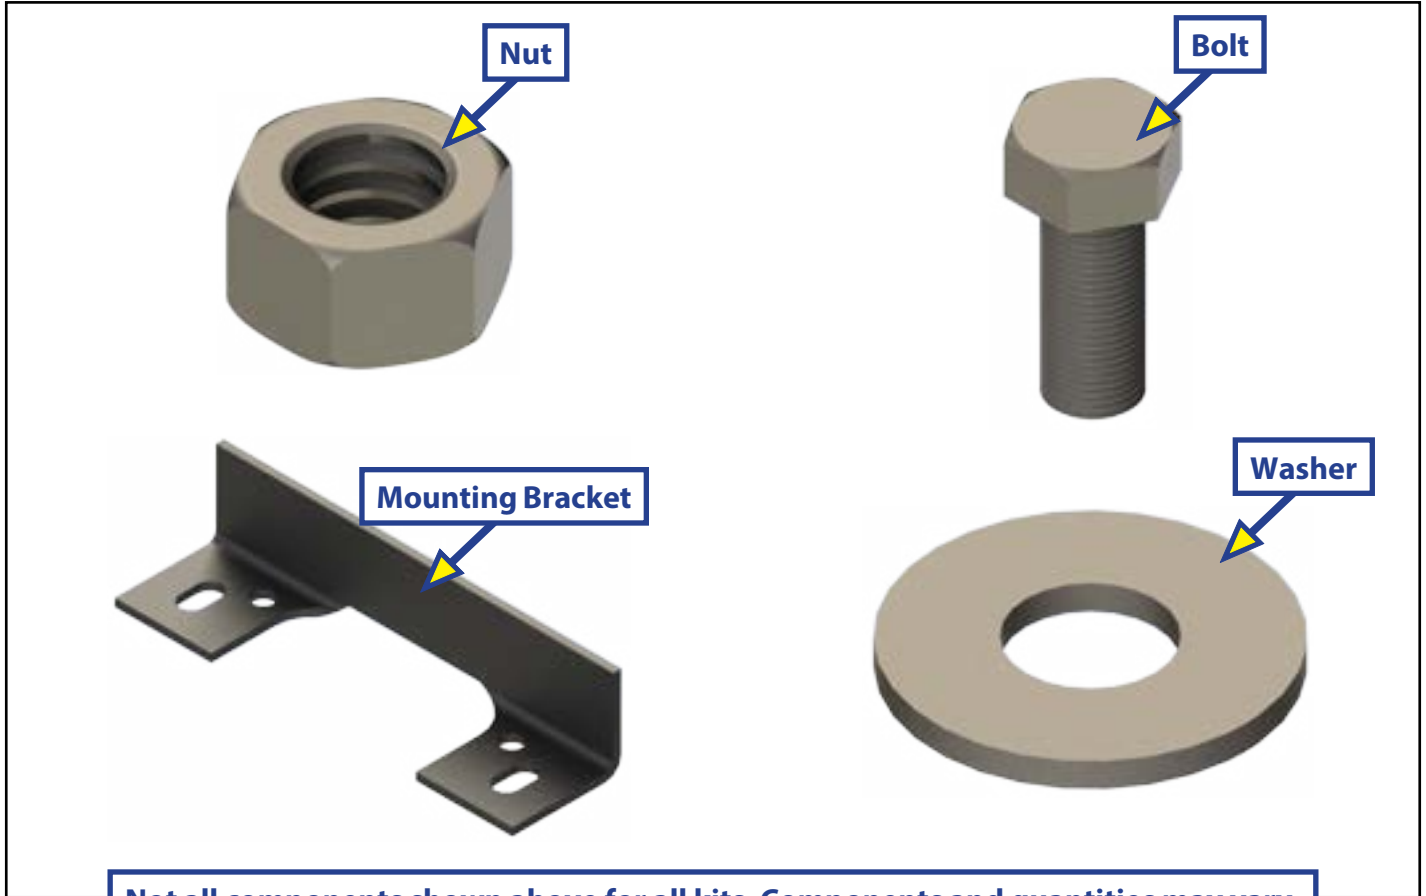

TORSION A/P KITS

AXLES AND SUSPENSION

Not all components shown above for all kits. Components and quantities may vary.

Part #	Description
132019	Suspension Kit for Single Torsion Axle
134411	Torsion Mounting Kit For One Axle (#9), Nuts, Bolts, Washers
139413	A/P Kit - #10 (3500#) Single Torsion Axle w/ Hardware and Brackets
142678	A/P Kit - #11 (6000#) Single Torsion Axle w/ Hardware and Brackets
142679	A/P Kit - #12 (7000#) Single Torsion Axle w/ Hardware and Brackets
142680	A/P Kit - #9 (2200#) Single Torsion Axle w/ Hardware and Brackets
197808	A/P Kit - Torsion Mounting, LCI #9-#12, Including Hardware and Brackets, One Axle