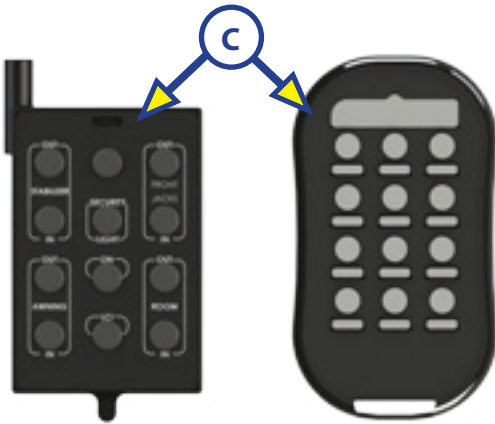

1ST GENERATION GAMA WIRELESS TRANSMITTER

ELECTRONICS

Callout	Part #	Description
A	179839	Remote Control Key Fob
B	165257	Remote Control Receiver

2ND GENERATION GAMA WIRELESS TRANSMITTER

ELECTRONICS

Rev A

Rev B

Callout	Part #	Description
C	183734	Small Key Fob (Rev A is Obsolete - Use Rev B)
D	255193	Wireless Linc Transmitter (Obsolete - Use 183734 Rev B)
E	183744	Wireless Receiver
F	248046	2 Function Hydraulic Wireless Transmitter Remote
G	248045	2 Function Hydraulic Wireless Receiver

3RD GENERATION IDS WIRELESS TRANSMITTER

ELECTRONICS

Callout	Part #	Description
H	206436	Remote Transmitter
I	260782	IDS Touch Screen Transmitter (Obsolete - Use 329164)
J	292614	IDS Transmitter
K	206437	5 Function Remote Receiver
L	217609	8 Function Remote Receiver
M	252884	5 Function Remote Receiver with Hydraulic Option (Obsolete - Use 305120)
N	252885	8 Function Remote Receiver with Hydraulic Option

Callout	Part #	Description
O	322881	Linc Digital Switch Interface
P	305120	Linc 5 Function Receiver with Selectable Fuses
Q	305121	Linc 8 Function Receiver with Selectable Fuses