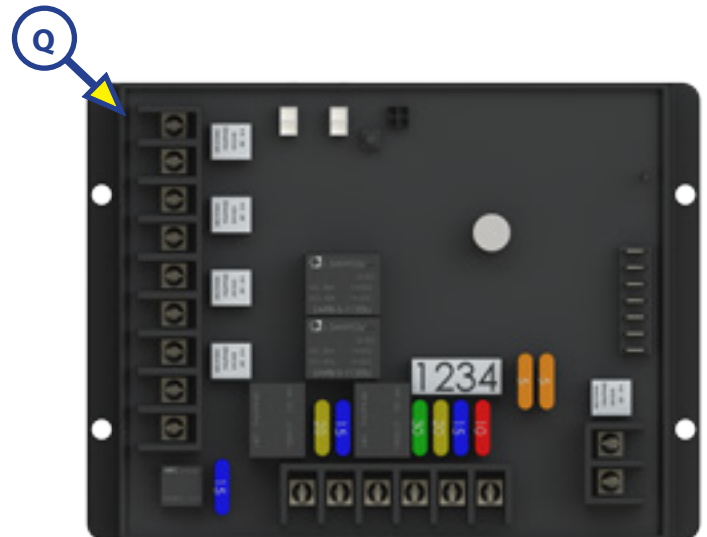

1ST GENERATION GAMA WIRELESS TRANSMITTER

ELECTRONICS

Callout	Part #	Description
A	179839	Remote Control Key Fob
B	165257	Remote Control Receiver

2ND GENERATION GAMA WIRELESS TRANSMITTER

ELECTRONICS

Rev A

Rev B

Callout	Part #	Description
C	183734	Small Key Fob (Rev A is Obsolete - Use Rev B)
D	255193	Wireless Linc Transmitter (Obsolete - Use 183734 Rev B)
E	183744	Wireless Receiver
F	248046	2 Function Hydraulic Wireless Transmitter Remote
G	248045	2 Function Hydraulic Wireless Receiver

3RD GENERATION IDS WIRELESS TRANSMITTER

ELECTRONICS

Callout	Part #	Description
H	206436	Remote Transmitter
I	260782	IDS Touch Screen Transmitter (Obsolete - Use 329164)
J	292614	IDS Transmitter
K	206437	5 Function Remote Receiver
L	217609	8 Function Remote Receiver
M	252884	5 Function Remote Receiver with Hydraulic Option (Obsolete - Use 305120)
N	252885	8 Function Remote Receiver with Hydraulic Option

Callout	Part #	Description
O	322881	Linc Digital Switch Interface
P	305120	Linc 5 Function Receiver with Selectable Fuses
Q	305121	Linc 8 Function Receiver with Selectable Fuses