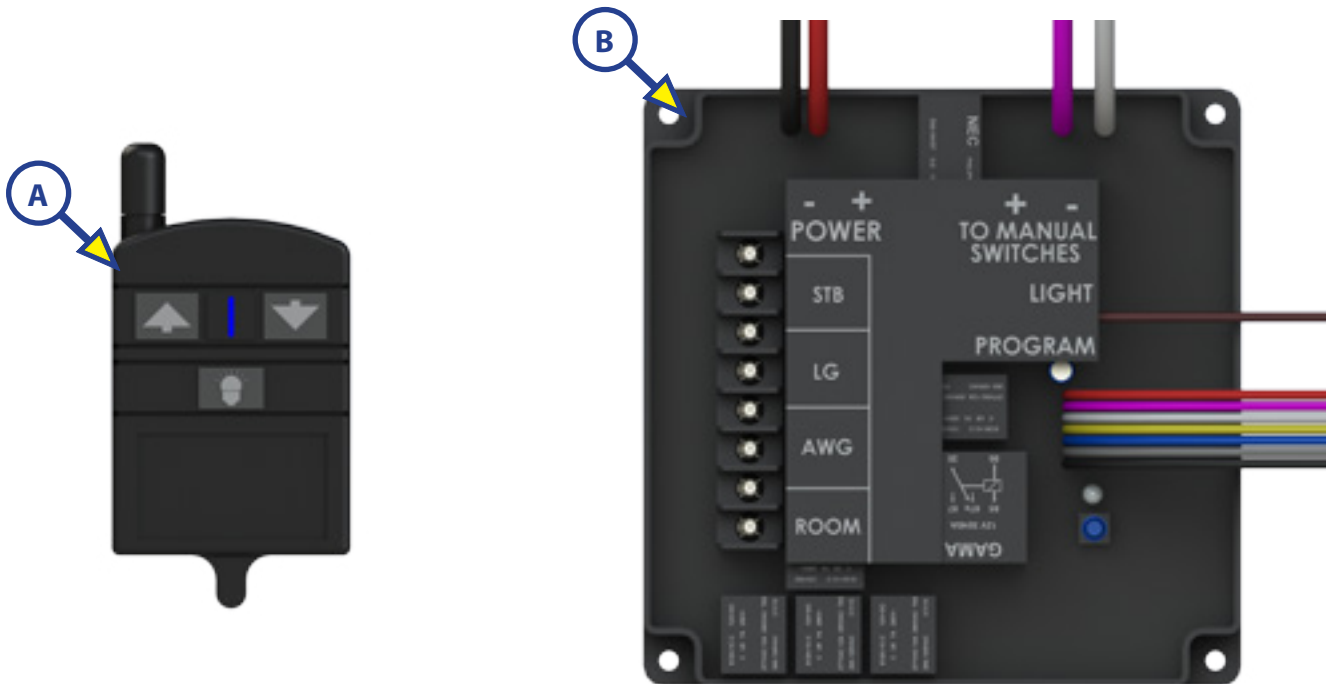

1ST GENERATION GAMA WIRELESS TRANSMITTER

ELECTRONICS

Callout	Part #	Description
A	179839	Remote Control Key Fob
B	165257	Remote Control Receiver

2ND GENERATION GAMA WIRELESS TRANSMITTER

ELECTRONICS

Rev A

Rev B

Callout	Part #	Description
C	183734	Small Key Fob (Rev A is Obsolete - Use Rev B)
D	255193	Wireless Linc Transmitter (Obsolete - Use 183734 Rev B)
E	183744	Wireless Receiver
F	248046	2 Function Hydraulic Wireless Transmitter Remote
G	248045	2 Function Hydraulic Wireless Receiver

3RD GENERATION IDS WIRELESS TRANSMITTER

ELECTRONICS

Callout	Part #	Description
H	206436	Remote Transmitter
I	260782	IDS Touch Screen Transmitter (Obsolete - Use 329164)
J	292614	IDS Transmitter
K	206437	5 Function Remote Receiver
L	217609	8 Function Remote Receiver
M	252884	5 Function Remote Receiver with Hydraulic Option (Obsolete - Use 305120)
N	252885	8 Function Remote Receiver with Hydraulic Option

Callout	Part #	Description
O	322881	Linc Digital Switch Interface
P	305120	Linc 5 Function Receiver with Selectable Fuses
Q	305121	Linc 8 Function Receiver with Selectable Fuses