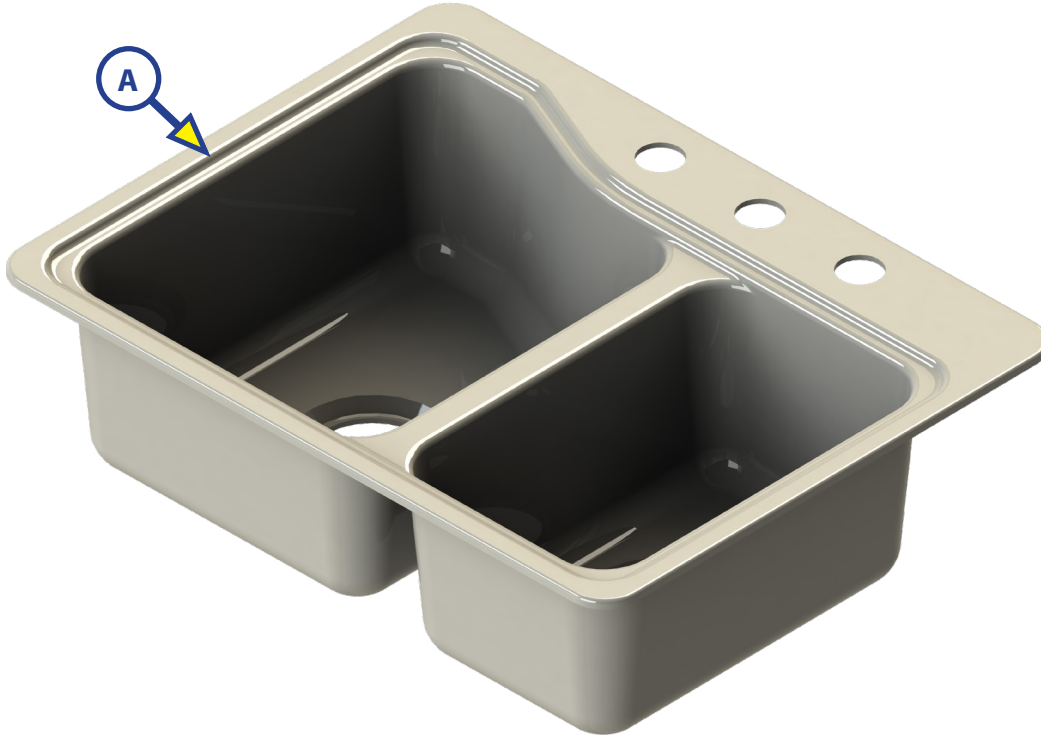

### Kitchen/Galley Sinks

Callout	Part #	Description	Color
A	<a href="#">209401</a>	25" x 17" Double Sink with 3 Holes	Parchment
	<a href="#">209404</a>	25" x 19" Double Sink with 3 Holes	Parchment
	<a href="#">209694</a>	25" x 19" Double Sink with 3 Holes	White
	<a href="#">209586</a>	25" x 19" Double Sink with 3 Holes	Stainless Steel
	<a href="#">209407</a>	25" x 19" Single Sink with 3 Holes	Parchment