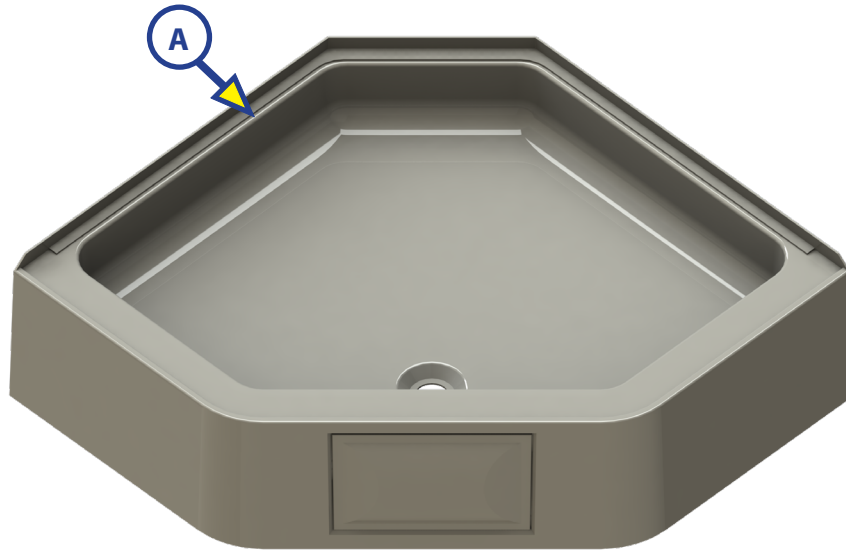

BETTER BATH SHOWER PANS

KITCHEN AND BATH

Callout	Part #	Description	Color
	210369	24" x 32" Shower Pan; LH Drain	White
	210371	24" x 32" Shower Pan; RH Drain	White
	210367	24" x 32" Shower Pan; Center Drain	White
	209490	24" x 32" Shower Pan; LH	Parchment
	210375	24" x 36" Shower Pan; RH	White
	209496	24" x 36" Shower Pan; RH	Parchment
	210373	24" x 36" Shower Pan; LH	White
	342922	24" x 36" Shower Pan; LH	Parchment
	209500	24" x 40" Shower Pan; RH	Parchment
	210379	24" x 40" Shower Pan; RH	White
	209498	24" x 40" Shower Pan; LH	Parchment
	210377	24" x 40" Shower Pan; LH	White
	210383	24" x 46" Shower Pan; RH	White
	325246	27" x 27" Corner Shower Pan; Center Drain; 10" SPK	White
	298087	27" x 27" Corner Shower Pan; Center Drain; 10" SPK	Parchment
	209414	32" x 32" Neo Angle Pan; LH Drain; 5" SPK	Parchment
	209415	32" x 32" Neo Angle Pan; RH Drain; 5" SPK	Parchment
	209744	32" x 32" Neo Angle Pan; RH Drain; 5" SPK	White
	301241	34" x 34" Neo Angle Pan; Center Drain; 5" SPK	Parchment
	209795	34" x 34" Neo Angle Pan; Center Drain; 5" SPK	White
A	301242	34" x 34" Neo Angle Pan; Center Drain; 9 ½" SPK	Parchment
	209797	34" x 34" Neo Angle Pan; Center Drain; 9 ½" SPK	White