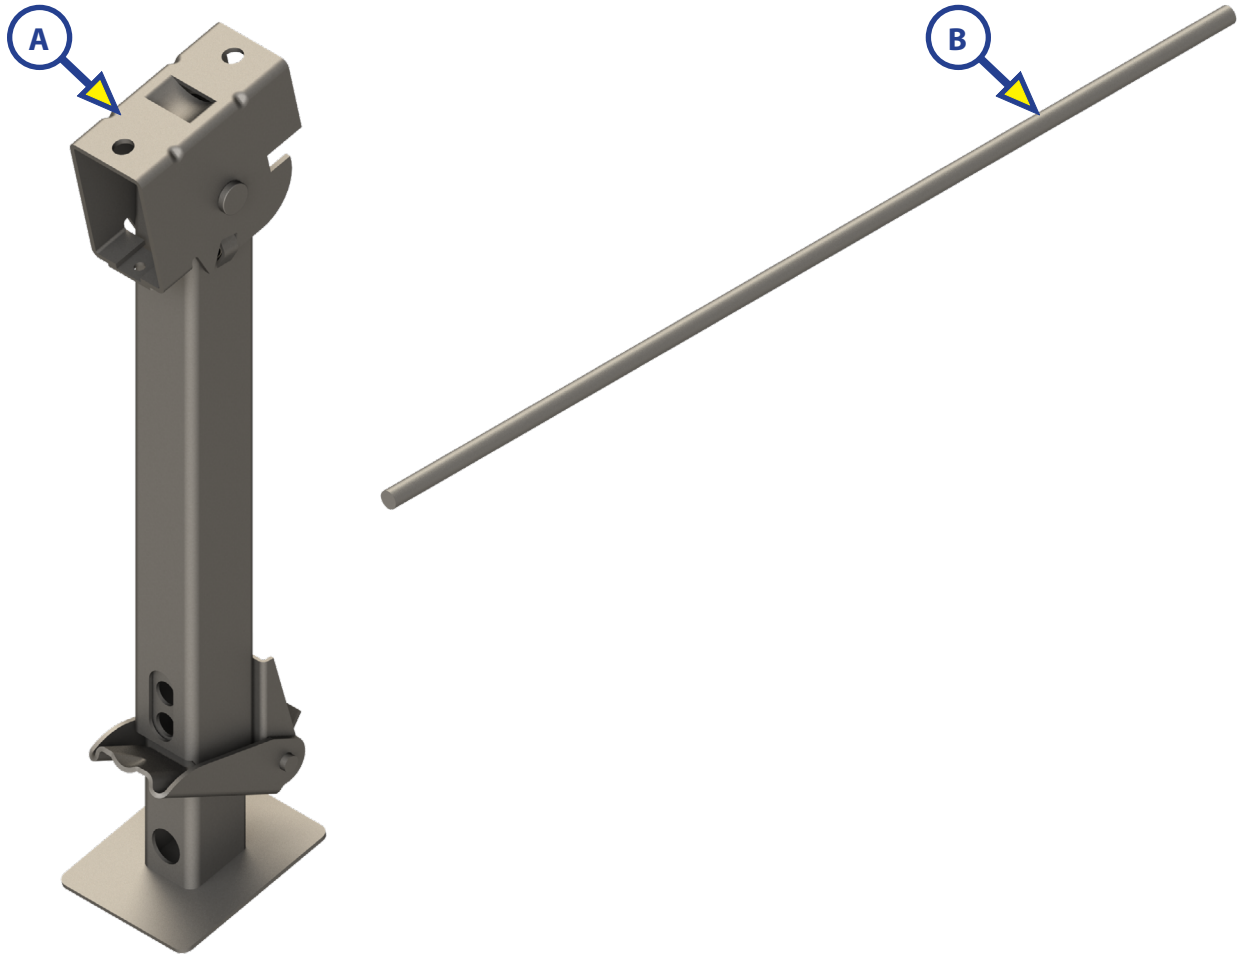

SWING DOWN STABILIZER COMPONENTS

LEVELING AND STABILIZATION

NOTE: Part numbers are shown for identification purposes only. Not all parts are available for individual sale. All parts with a link to the Lippert Store can be purchased.

| Callout | Part # | Description |
|---------|--------|-----------------------|
| A | 770497 | Swing Down Stabilizer |
| B | N/A | Stabilizer Rod |