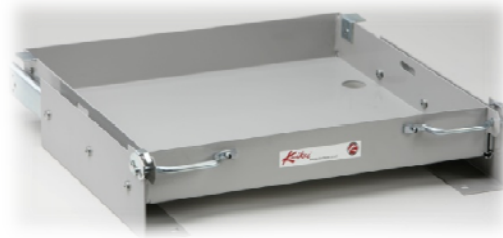

Battery Trays

- Battery Trays ship completely assembled; ready to bolt in.
- Safety latch holds tray fully retracted or fully extended.
- Holds 1 to 8 batteries.
- See size chart below. Inside dimension is for battery configuration. Outside dimension is for compartment fit.

Part Number	Outside Dimensions (Inches)			Inside Dimensions (Inches)		Weight Capacity
	Width	Depth	Height	Width	Depth	
905700010	15-1/2"	15-1/8"	3-3/8"	14"	13"	130 lbs
905701010	14-9/16"	15-1/2"	3-5/16"	13"	14-1/4"	130 lbs
905703010	15-3/8"	13"	2-1/2"	14"	12-1/8"	130 lbs
905703012	16-1/8"	13"	2-1/2"	14-3/4"	12-7/64"	130 lbs
905722000	14-9/16"	16-3/8"	3-3/8"	13"	15-1/8"	130 lbs
905705000	15-13/16"	24"	3-3/16"	13-3/8"	21-3/8"	200 lbs
905706000	16-9/16"	16-13/16"	3-3/16"	14-1/4"	14-1/4"	200 lbs
905707000	25-1/8"	24-13/16"	3-3/16"	22-7/8"	22-7/8"	200 lbs
905708000	22-1/4"	15-1/4"	3-1/16"	20"	13-7/8"	200 lbs
905709000	16-15/16"	22-5/8"	3-3/16"	14-3/8"	21"	200 lbs
905711000	24-9/16"	18-5/16"	3-3/16"	22-1/8"	17-1/8"	200 lbs