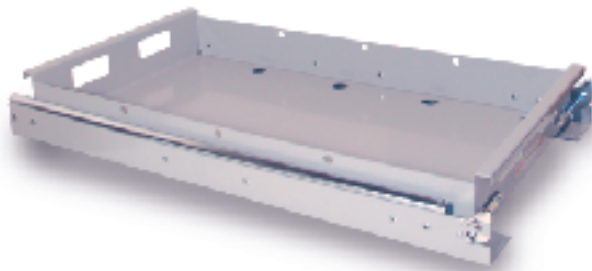

## Freezer/Refrigerator Tray for WAECO

*Front Pull*

*Side Pull*

WAECO Refrigerator Model #	Kwikkee Freezer/Refrigerator Tray Part #	
	FRONT PULL	SIDE PULL
CF80	n/a	905570000
CF35	905571000	905572000
CF40	905571000	n/a
CF50	905571000	905572000