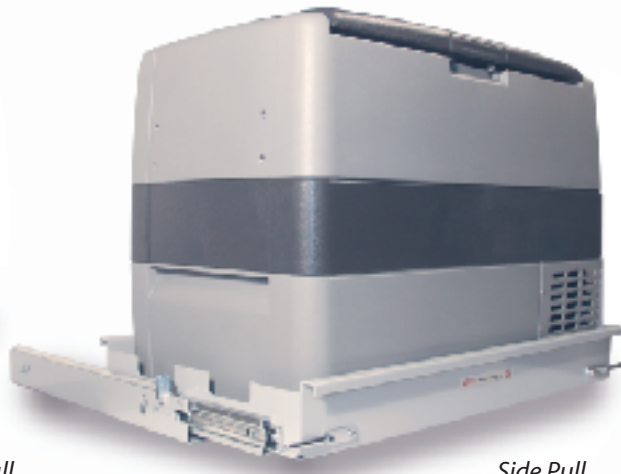

## Freezer/Refrigerator Tray for WAECO

*Front Pull*

*Side Pull*

WAECO Refrigerator Model #	Kwikkee Freezer/Refrigerator Tray Part #	
	FRONT PULL	SIDE PULL
CF80	n/a	905570000
CF35	905571000	905572000
CF40	905571000	n/a
CF50	905571000	905572000