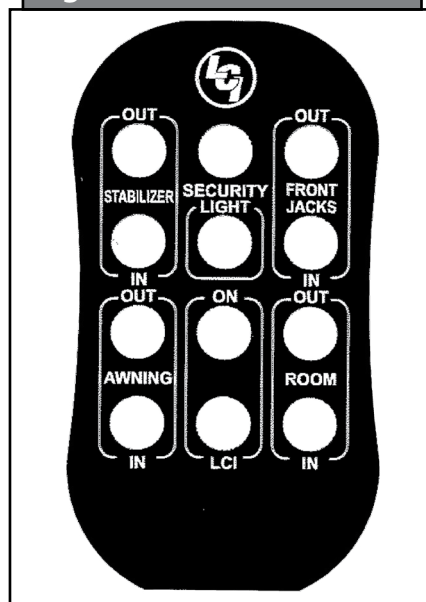

Fig. 1 - First Generation

Part #	Transmitter Label : OEM
194228	Sprinter, Fuzion & Raptor
194230	Cougar
194231	Montana
198864	VR-1W
250807	4 Function Analog
247675	Coachmen
196211	X-Lite

Fig. 2 - Second Generation

Part #	2 Function Transmitter Label : OEM
252247	Sprinter, Fuzion & Raptor
252248	Cougar
252249	Montana
252250	VR-1
252251	4 Function Analog
252252	Coachmen
252253	X-Lite

As a supplier of components to the RV industry, safety, education and customer satisfaction are our primary concerns. Should you have any questions, please do not hesitate to contact us at (574) 537-8900 or by email at customerservice@lci1.com. Self-help tips, technical documents, product videos and a training class schedule are available at lci1.com or by downloading the MyLCI app.