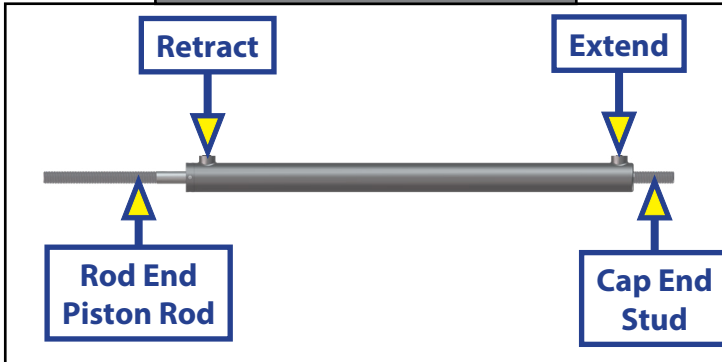

HYDRAULICS

Standard Slide-out Cylinder

Trunion Slide-out Cylinder - Side & Top View

Steel Leveling Jack

Aluminum Leveling Jack

Hydraulic Landing Gear - Pinless 26" Cylinder

Hydraulic Landing Gear - Pinned - 12" Cylinder