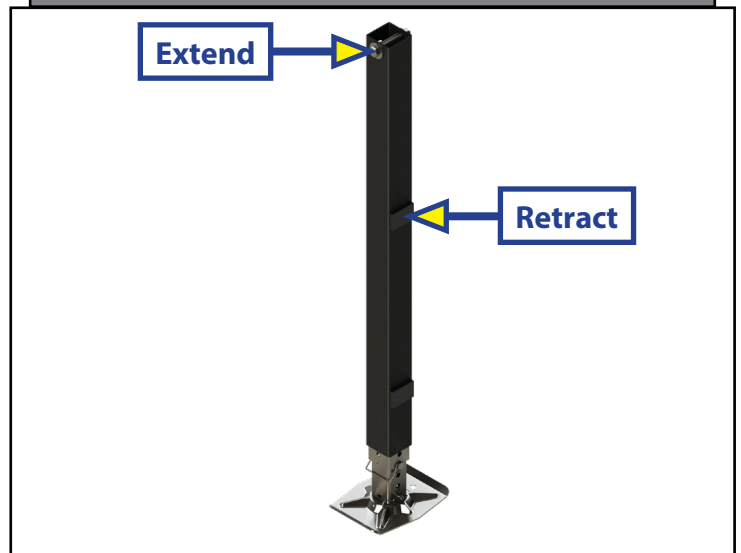

HYDRAULICS

Standard Slide-out Cylinder

Trunion Slide-out Cylinder - Side & Top View

Steel Leveling Jack

Aluminum Leveling Jack

Hydraulic Landing Gear - Pinless 26" Cylinder

Hydraulic Landing Gear - Pinned - 12" Cylinder