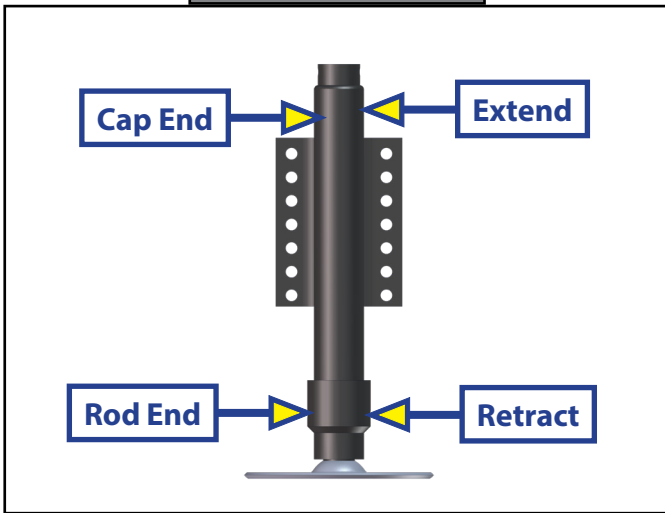

HYDRAULICS

Standard Slide-out Cylinder

Trunion Slide-out Cylinder - Side & Top View

Steel Leveling Jack

Aluminum Leveling Jack

Hydraulic Landing Gear - Pinless 26" Cylinder

Hydraulic Landing Gear - Pinned - 12" Cylinder