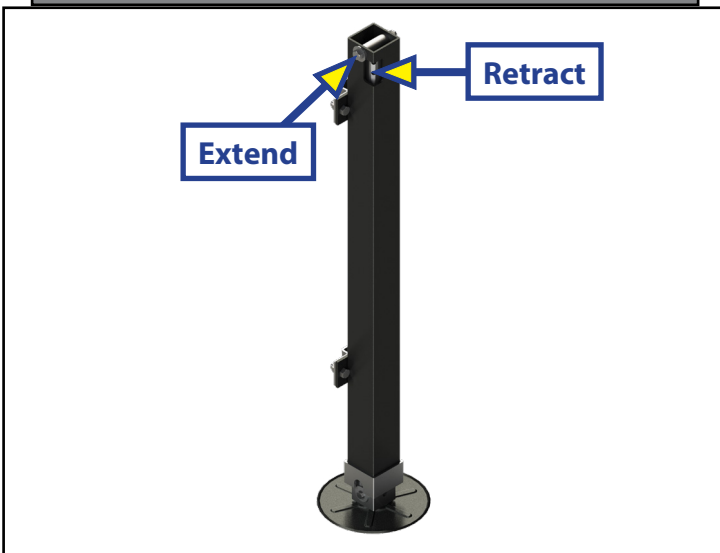

HYDRAULICS

Standard Slide-out Cylinder

Trunion Slide-out Cylinder - Side & Top View

Steel Leveling Jack

Aluminum Leveling Jack

Hydraulic Landing Gear - Pinless 26" Cylinder

Hydraulic Landing Gear - Pinned - 12" Cylinder