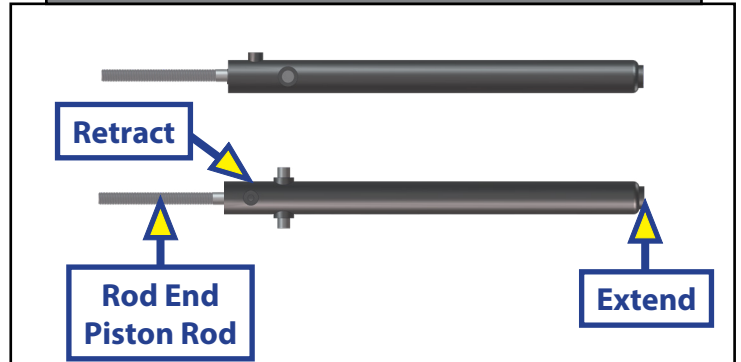

HYDRAULICS

Standard Slide-out Cylinder

Trunion Slide-out Cylinder - Side & Top View

Steel Leveling Jack

Aluminum Leveling Jack

Hydraulic Landing Gear - Pinless 26" Cylinder

Hydraulic Landing Gear - Pinned - 12" Cylinder