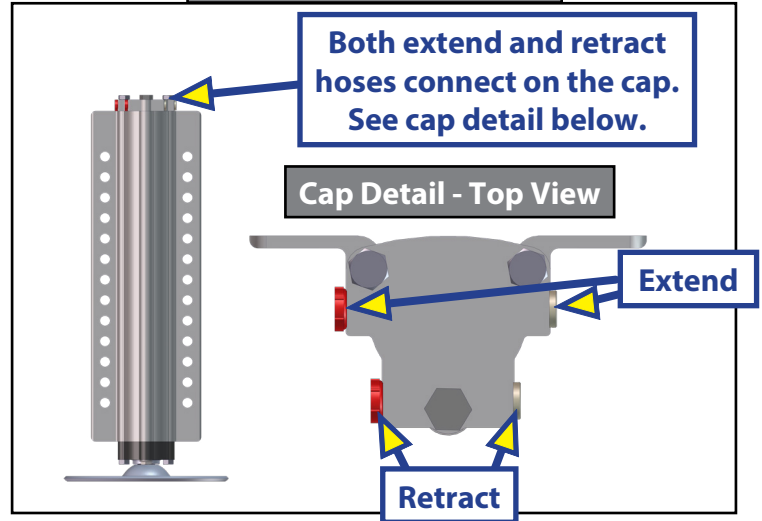

HYDRAULICS

Standard Slide-out Cylinder

Trunion Slide-out Cylinder - Side & Top View

Steel Leveling Jack

Aluminum Leveling Jack

Hydraulic Landing Gear - Pinless 26" Cylinder

Hydraulic Landing Gear - Pinned - 12" Cylinder