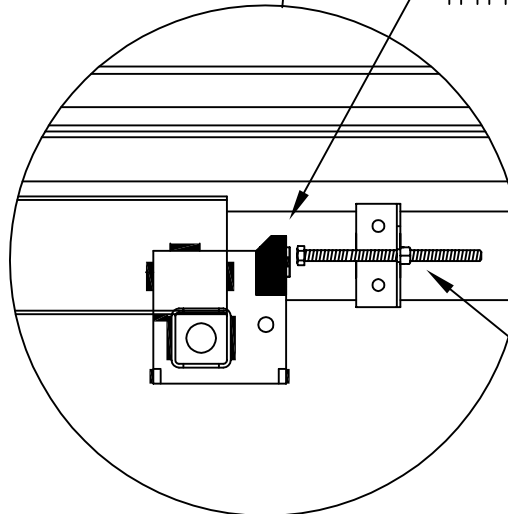

Outer rail

Inner rail

6" Threaded bolt

Stop bolt

Jam nut

Machined block

6" Threaded bolt