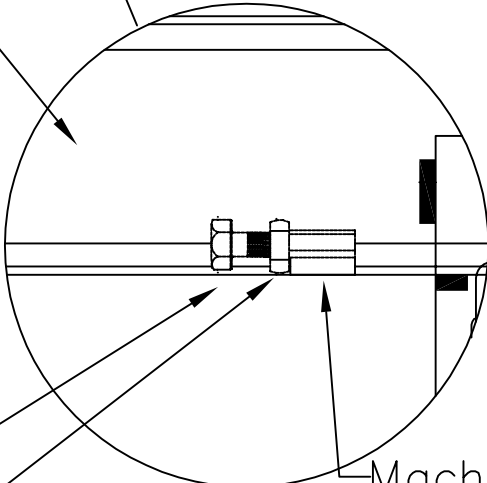

Outer rail

Inner rail

6" Threaded bolt

Stop bolt

Jam nut

Machined block

6" Threaded bolt