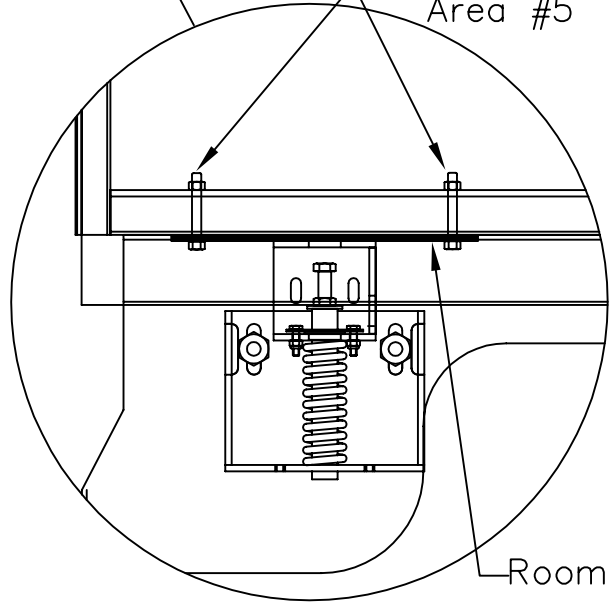

Through bolts
3/8 x 2/12 GR.5 Min.
Area #5

Room mounting bracket

SIDE VIEW