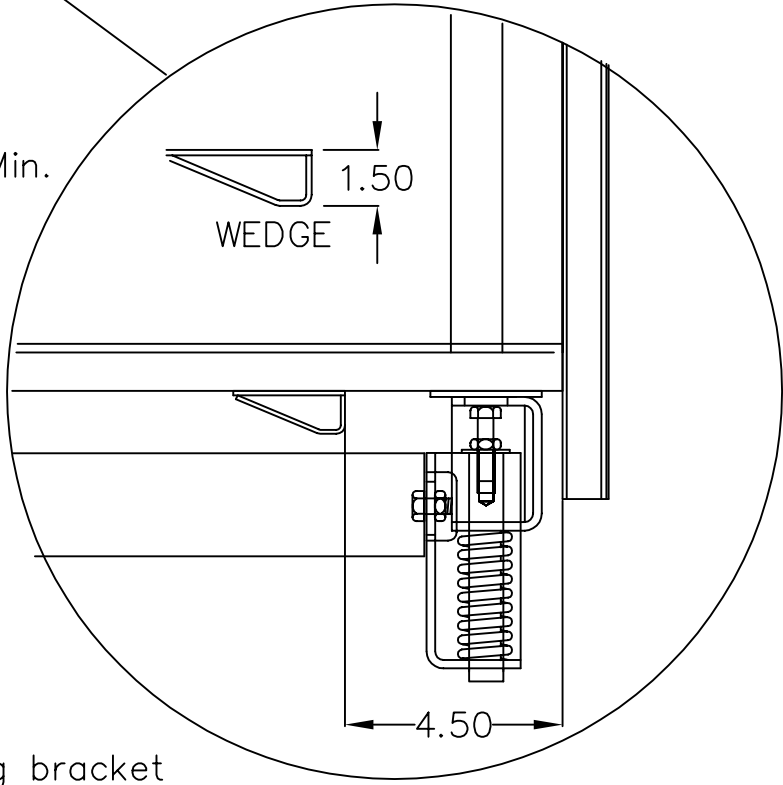

Through bolts
3/8 x 2/12 GR.5 Min.
Area #5

Room mounting bracket

SIDE VIEW