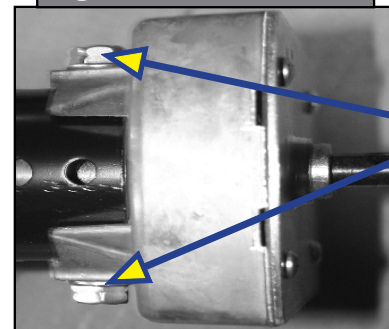

Fig. 3 - Tuson

Embossed
"LCI" Logo
on Bottom
of Gearbox

Fig. 4 - Tuson

Single Motor
Mounting Bolt

Fig. 5 - Venture & Toula

Double
Motor
Mount Bolt

Part #	Actuator & Motor (18:1)	Size
119128	Venture	24"
122747	Venture	32"
119129	Venture	40"
145595	Venture Actuator Only	40"
145185	Tuson	24"
131903	Tuson	40"
145596	Tuson Actuator Only	40"