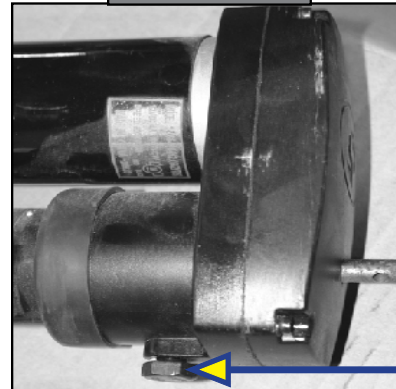

SLIDE-OUTS

Fig. 1 - Venture & Toula Actuator

Fig. 2 - Tuson Actuator

NOTE: Toula actuators and motors can be replaced by Venture.

Part #	Description
125802	Tuson 18:1
132682	Venture 18:1
136373	Venture 28:1

Fig. 3 - Tuson

Embossed
"LCI" Logo
on Bottom
of Gearbox

Fig. 4 - Tuson

Single Motor
Mounting Bolt

Fig. 5 - Venture & Toula

Double
Motor
Mount Bolt

Part #	Actuator & Motor (18:1)	Size
119128	Venture	24"
122747	Venture	32"
119129	Venture	40"
145595	Venture Actuator Only	40"
145185	Tuson	24"
131903	Tuson	40"
145596	Tuson Actuator Only	40"